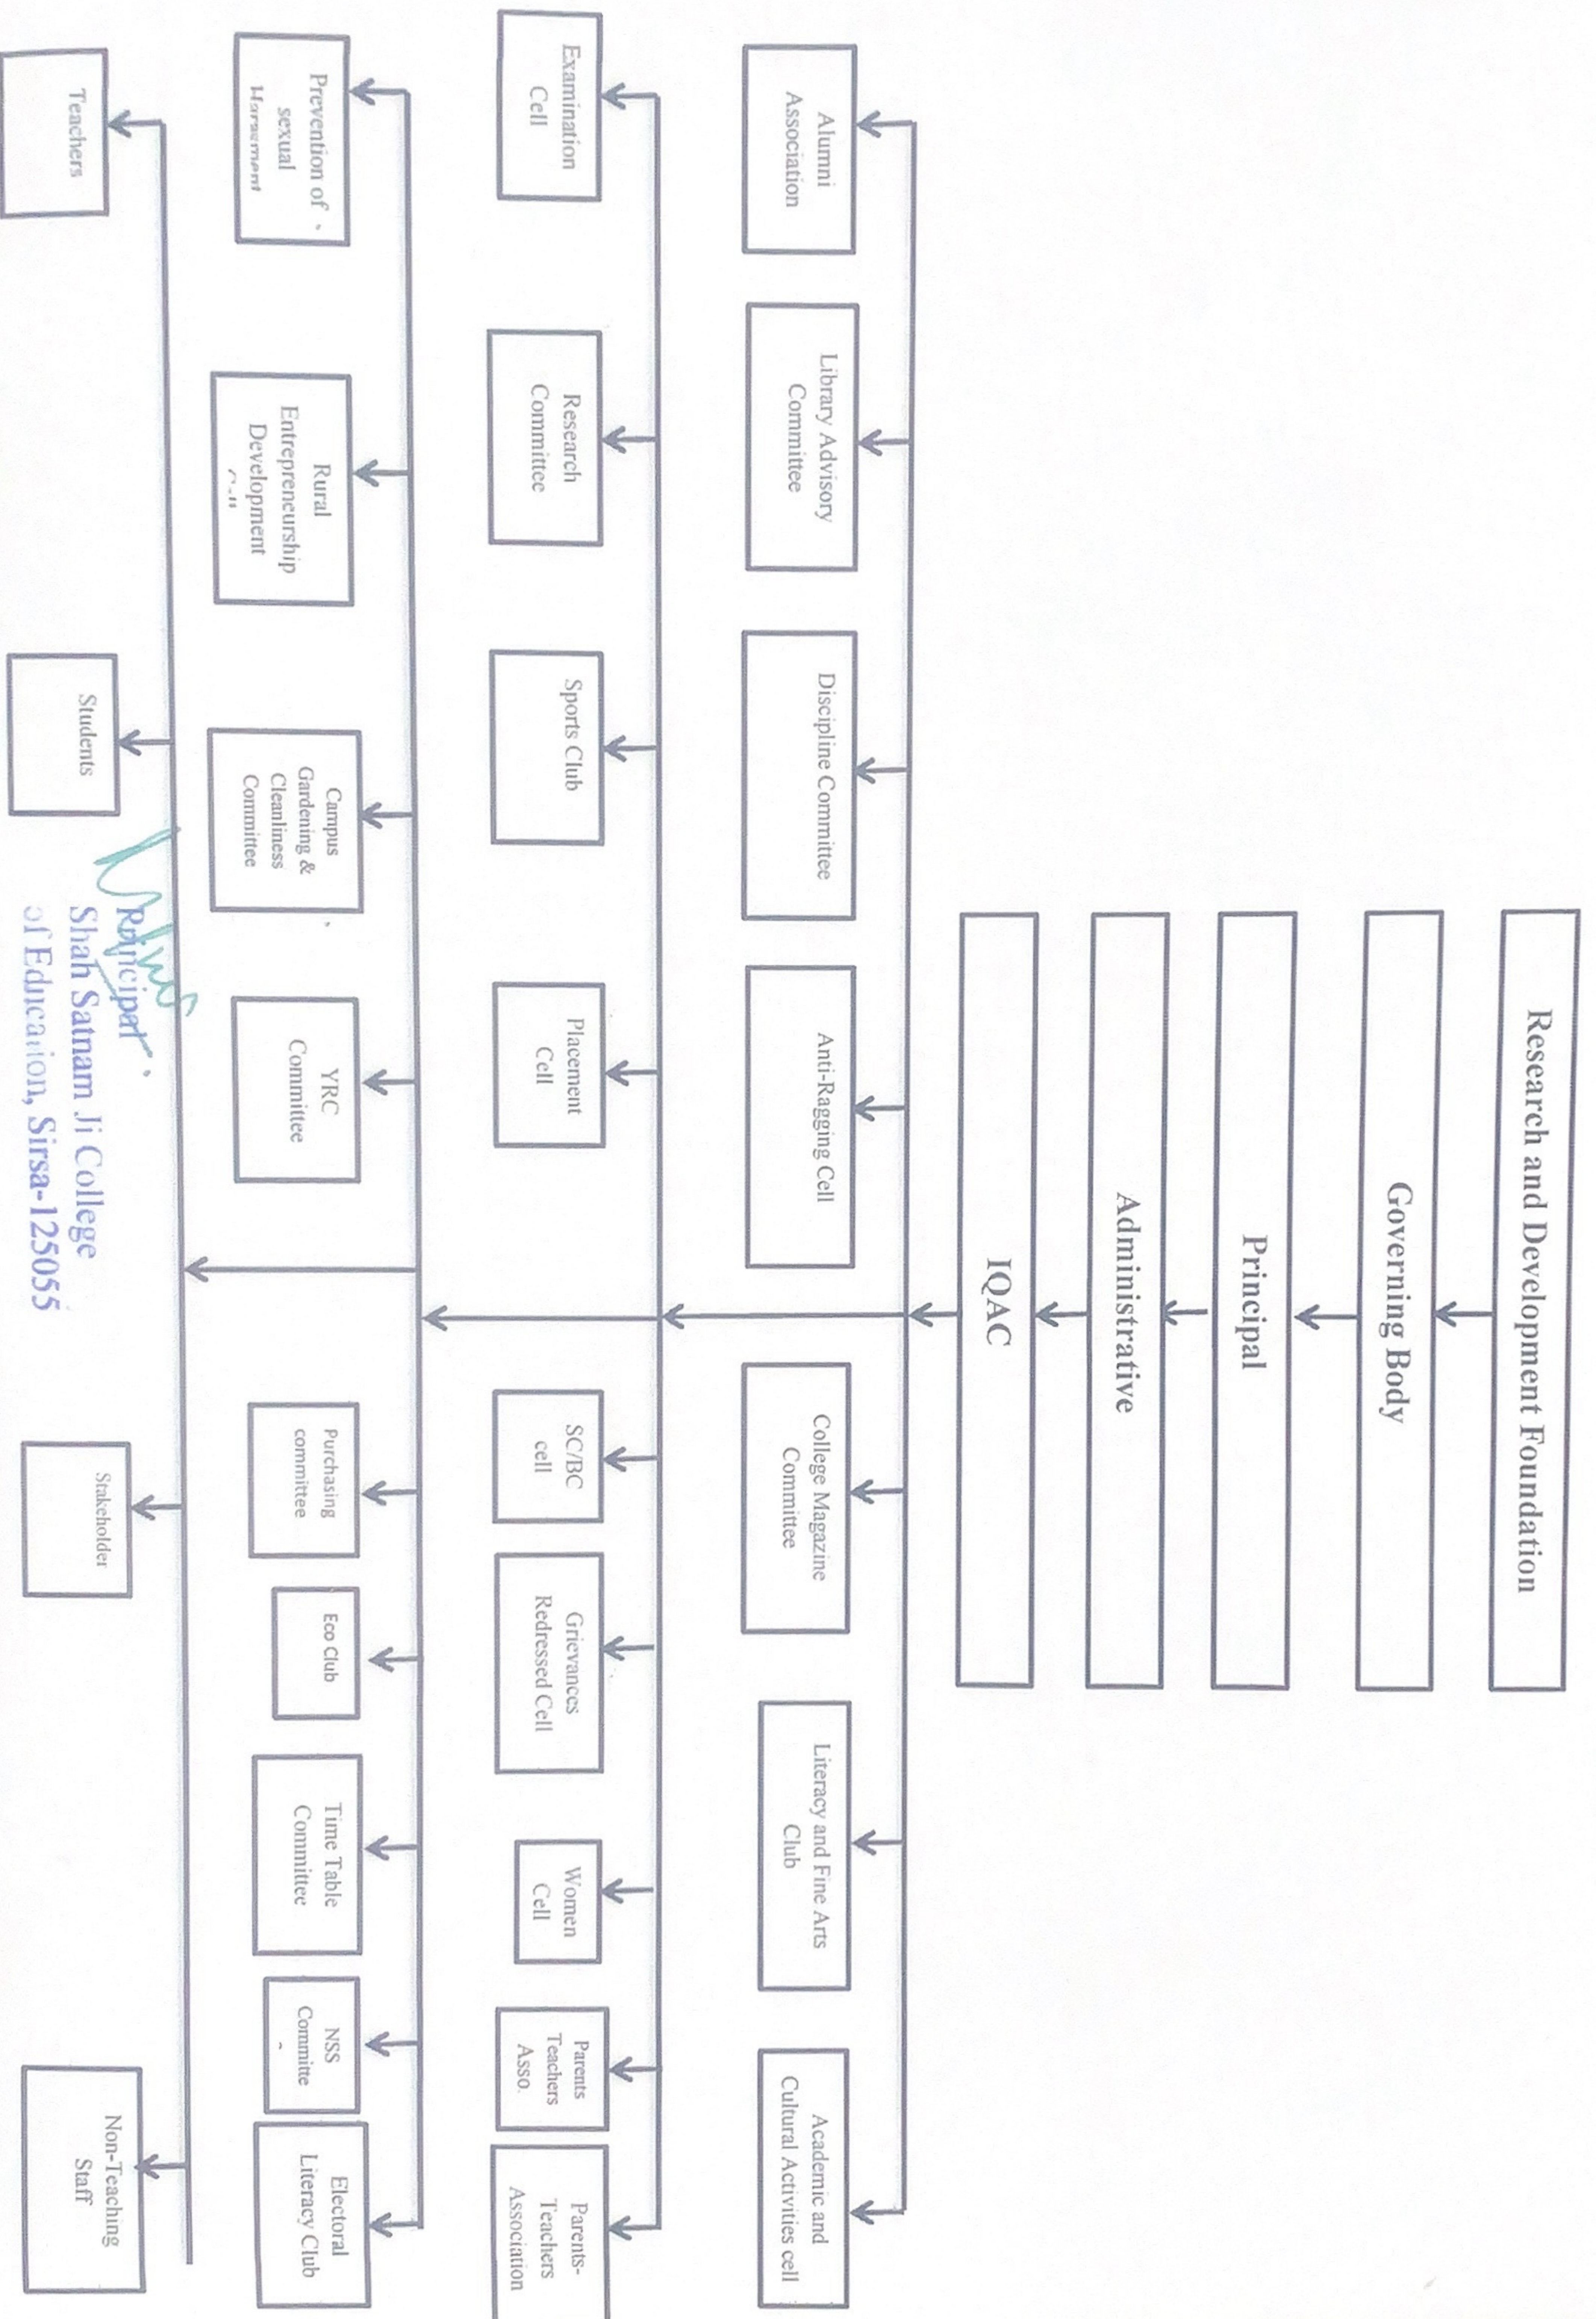

# Organogram of the College

Shah Satnam Ji College  
of Education, Sirsa-125055